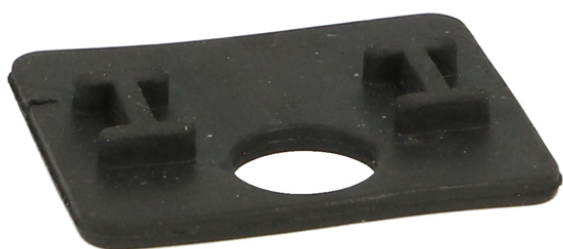

PRODUCT SHEET

Description:

Cushion "J" F/SS Clamp "Square BT", Glass 16mm (2,50mm), Black EPDM, For 22.10.726

Item number:

22.10.705-0

Units	Box	Carton	HS Code	Barcode
Pcs.	8	2000	4016930090	
				5704866510776

AR. 6017. 16	16	2. 5mm
AR. 6017. 17	16. 76	2. 1mm
AR. 6017. 18	17. 52	1. 8mm

SISO A/S

Mileparken 11
DK-2740 Skovlunde
Denmark
VAT: DK 24786013

Phone +45 45 830 900

www.siso.dk
siso@siso.dk

Danske Bank
Nytorv Branch
Copenhagen
SWIFT: DABADKKK

Account no.
4180 3112 112936
IBAN Account
DK7230003112112936